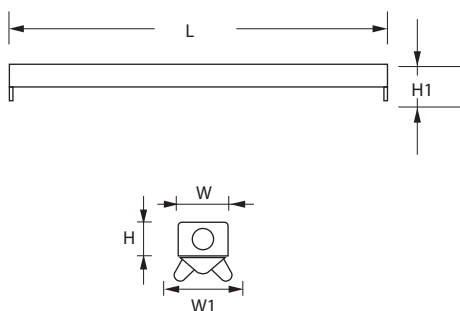

Vegas-2L

DIMENSIONS

DIMENSION OF FITTING

Product Code	Model Code	Watt W	L mm	W mm	W1 mm	H mm	H1 mm
VE214	VE214	2X14W	570	40	60	30	63
VE228	VE228	2X28W	1170	40	60	30	63
VE254	VE254	2X54W	1170	40	60	30	63

INTENDED USE

This generation of linear direct fluorescent bare channel or batten fitting gives a new compact, low-profile design offering our customers unique product design which improve the overall installation process and appearance while reducing cost. Making it the most versatile solution for commercial, retail, manufacturing, warehouse and cove and display applications.

Designed to accommodate a wide variety of T5, T5HO lamp length.

CONSTRUCTION AND OPTICS

Compact designed channel and cover are formed from high quality cold-rolled steel. Locking cover tracks bolsters strength of the overall strip construction. High-gloss, baked white enamel finish.

LINE DRAWING