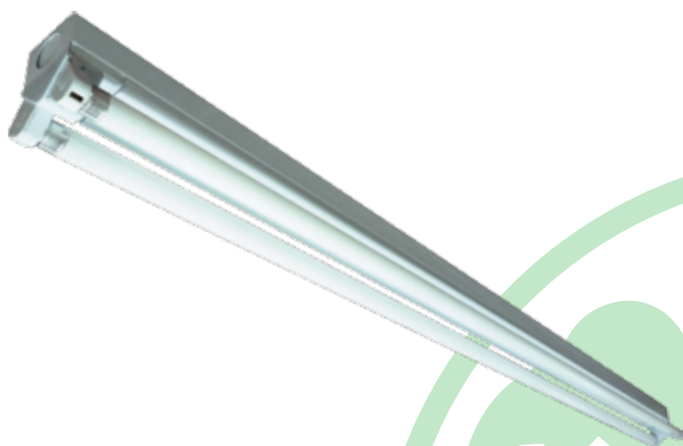

Vegas-2L

DIMENSIONS

DIMENSION OF FITTING

Product Code	Model Code	Watt W	L mm	W mm	W1 mm	H mm	H1 mm
VE214	VE214	2X14W	570	40	60	30	63
VE228	VE228	2X28W	1170	40	60	30	63
VE254	VE254	2X54W	1170	40	60	30	63

INTENDED USE

This generation of linear direct fluorescent bare channel or batten fitting gives a new compact, low-profile design offering our customers unique product design which improve the overall installation process and appearance while reducing cost. Making it the most versatile solution for commercial, retail, manufacturing, warehouse and cove and display applications.

Designed to accommodate a wide variety of T5, T5HO lamp length.

CONSTRUCTION AND OPTICS

Compact designed channel and cover are formed from high quality cold-rolled steel. Locking cover tracks bolsters strength of the overall strip construction. High-gloss, baked white enamel finish.