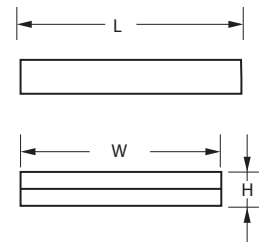

ORDERING INFORMATION Lead times will vary based on options selected. Consult with your sales representative. Example: REG13VITN4228

Type	Louver	Louver Material	Size	Installation Type	Design	Reflector
Regina (REG)	07 7 Louver	V V Shaped	I Imperial	W Wood Ceiling	S2 Slim (1' x 2')	Blank Full Mirror
	13 13 Louver		M Metric	T T-Bar S Surface	S4 Slim (1' x 4') N2 Normal (2' x 2') N4 Normal (2' x 4')