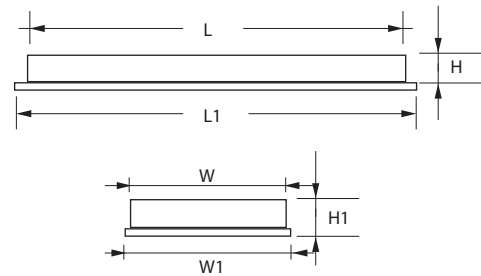

DIMENSIONS

(Wood Ceiling)

(T-Bar)